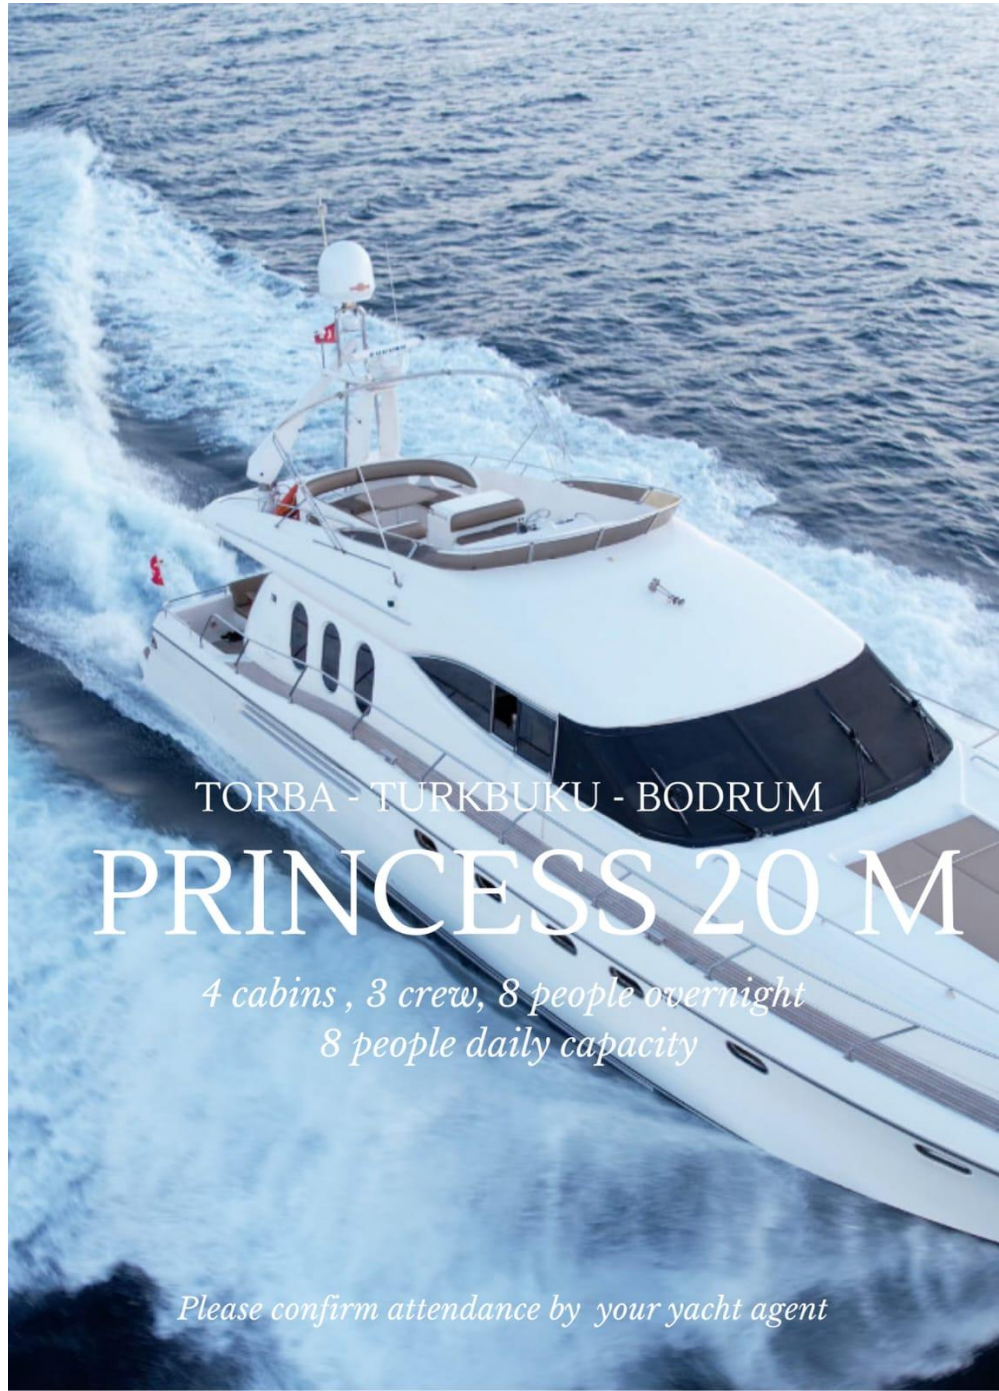

PRINCESS 20M

4 CABINS, 3 CREW, 8 GUEST

2023 BODRUM
LUXURY CRUISES

QUALIFIED SERVICE, EXPERIENCED CREW, DELICIOUS
KITCHEN & FOOD, FABOLOUS DAY OUT

Premium Bodrum

YACHTS

2023

TORBA - TURKBUKU - BODRUM

PRINCESS 20 M

*4 cabins , 3 crew, 8 people overnight
8 people daily capacity*

Please confirm attendance by your yacht agent

Features:

 Brand Name:	Princess 20 M
 Class:	Luxury Motoryacht
 Port:	Bodrum
 Construction / Renovation Year:	2020 Refit
 Length:	24 M
 Width:	5 M
 Engine Brand:	MAN
 Motor:	2 X 1360 HP
 Generator:	Onan
 Average Fuel Consumption	150 Lt
 AC:	Available
 WC & Shower:	Available
 Number of Cabins:	4
 Passenger Capacity:	8